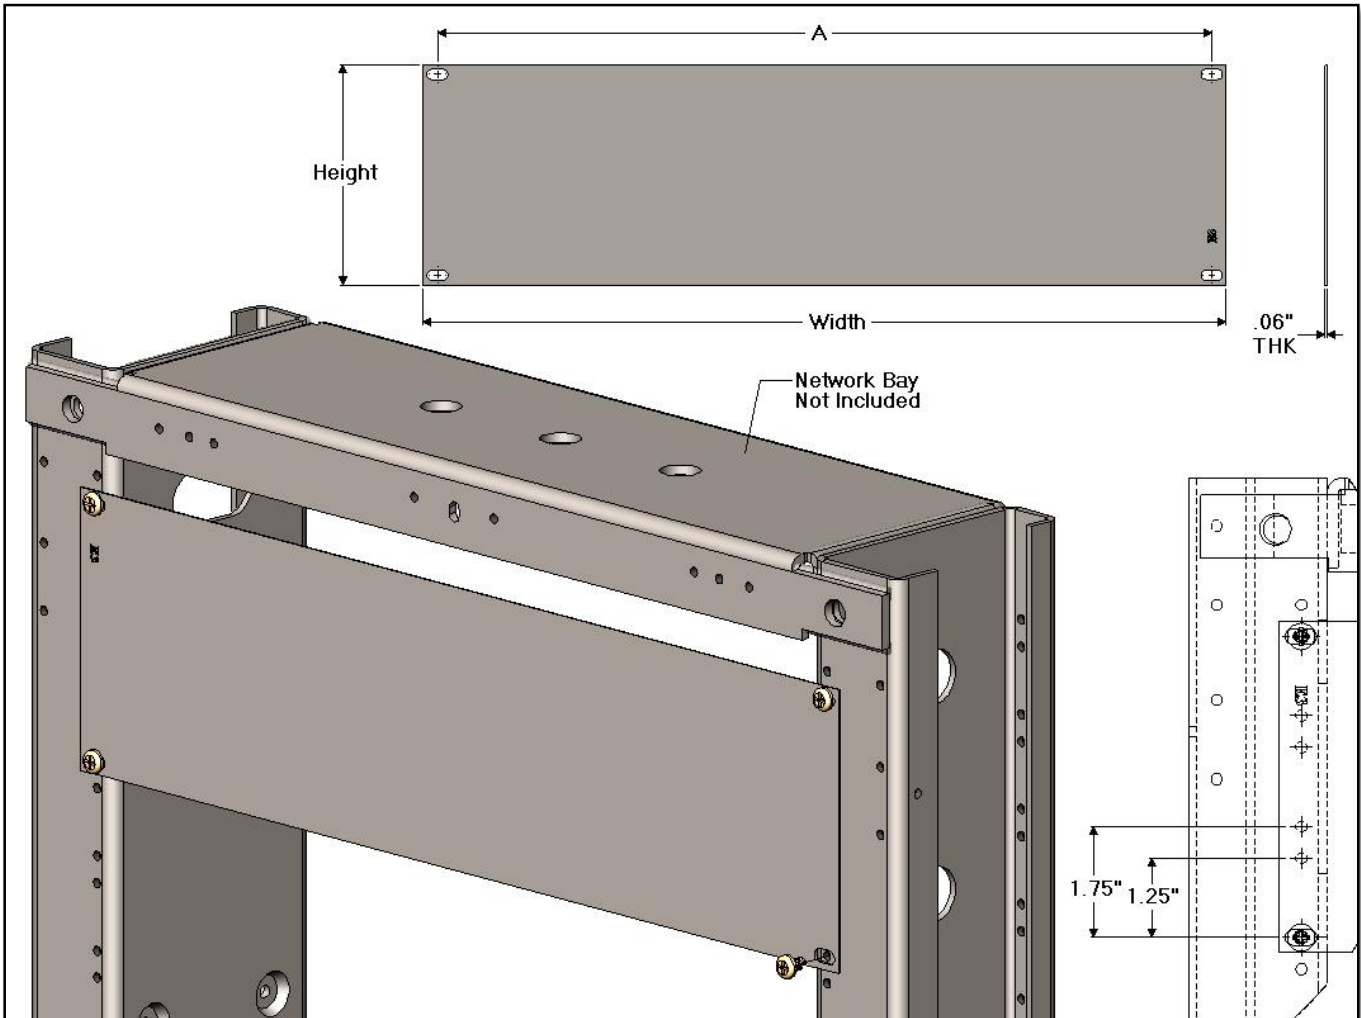

BPE Series - Blank Panel - 1.75" EIA Mounting Pattern

19.00" - Blank Panels - EIA Spacing				
CSF P/N#	Mounting Spaces	Height	Width	A
BPE119XX	1	1.75"	19.00"	18.31"
BPE219XX	2	3.50"	19.00"	18.31"
BPE319XX	3	5.25"	19.00"	18.31"
BPE419XX	4	7.00"	19.00"	18.31"

Notes:
Kit includes all mounting hardware and blank panel.
Finishes: See Finish codes for paint finishes.
Other sizes and finishes available upon request.

23.00" - Blank Panels [EIA Spacing]				
CSF P/N#	Mounting Spaces	Height	Width	A
BPE123XX	1	1.75"	23.00"	22.31"
BPE223XX	2	3.50"	23.00"	22.31"
BPE323XX	3	5.25"	23.00"	22.31"
BPE423XX	4	7.00"	23.00"	22.31"